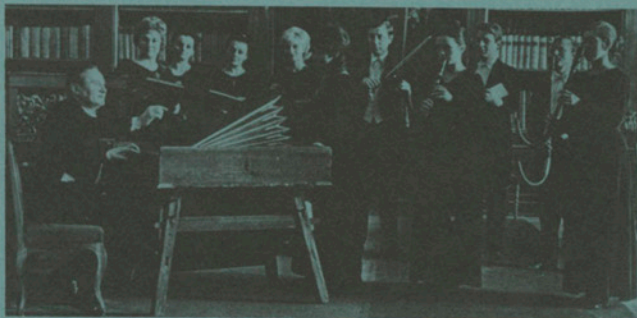

concerts

DECEMBER

1. 2 Tuesday WKU-BOWLING GREEN COMMUNITY ORCHESTRA. Van Meter Auditorium. 8 pm. Admission: Free.
   7 Sunday WKU CHORAL UNION. Van Meter Auditorium. 4 pm. Admission: Free.

JANUARY

1. 20 Tuesday LOS INDIOS TABAJARAS. Van Meter Auditorium. 8 pm. Sponsor-University Center Board. Admission: $1 in advance, $1.50 at the door.
   29 Thursday PRAGUE MADRIGAL ANTIGUA. Van Meter Auditorium. 8:15 pm. WKU Fine Arts Festival. Admission: $5, $4, $3, $2.

PRAGUE MADRIGAL ANTIGUA

LOS INDIOS TABAJARAS