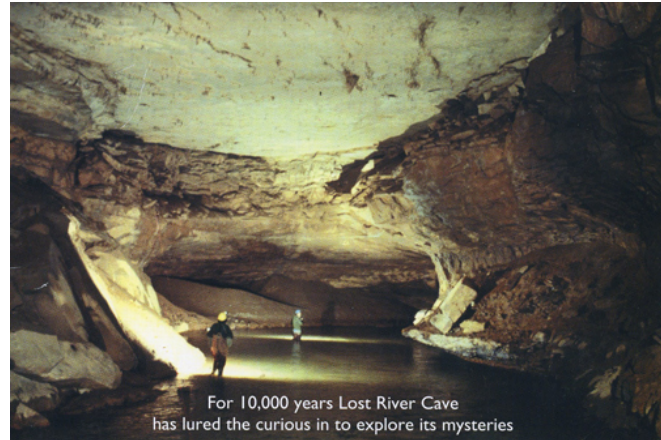

Western Kentucky University UA1C11/25 Lost River Cave Photograph Collection

Contact information:

WKU Archives
Department of Library Special Collections
1906 College Heights Blvd., #11092
Bowling Green, KY 42101-1092
Phone: 270-745-4793
Email: <http://wkuarchives.wordpress.com/about/>
Home page: <http://www.wku.edu/library/archive>
© 2010 WKU Archives, Western Kentucky University. All rights reserved

Description: Photographs and postcards created by Lost River Cave & Valley and removed from UA6 Lost River Cave & Valley Records. Digitized images available at:
<http://wku.pastperfect-online.com/35749cgi/mweb.exe?request=ks>

Dates: 1920-2004

Subject Analytics:

Lost River Cave (Bowling Green, KY)
Western Kentucky University

Accession Information: These records were transferred to the WKU Archives upon its creation.

Access Restrictions: none

Copyright Notice: check individual images for copyright restrictions

Preferred Citation: UA1C11/25 Lost River Cave Photograph Collection, WKU Archives, Bowling Green, Kentucky, USA.

Processing Information: Finding aid created by Suellyn Lathrop, 2010, revised 2013.