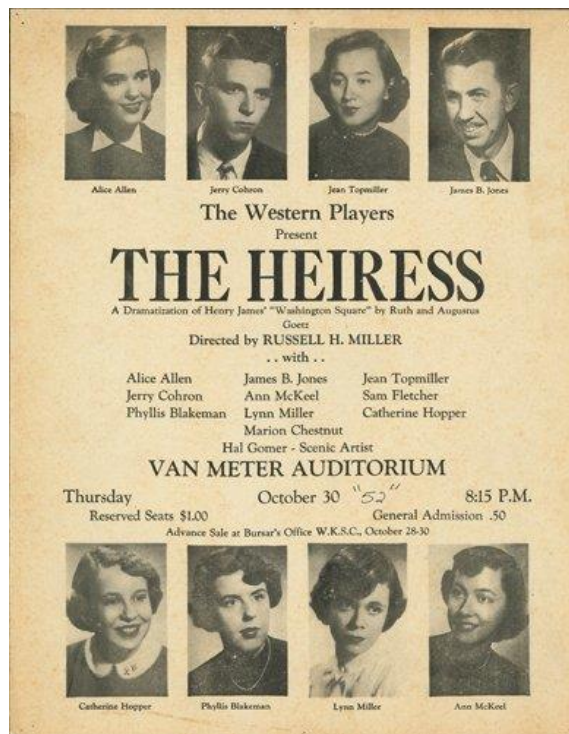

Collection WKU Archives
Other# D4970
Old#
Accession# UA68
Copyright This file may be downloaded for personal, research, or classroom use, free of charge. All other uses, including any forms of publication or broadcast require permission from WKU Archives and fees may apply.

Date 1952/10/30
Year Range 1952 - 1952
Print size 11" x 14"

Title The Heiress Cast Poster

Description The Heiress cast poster. Alice Allen, Jerry Cohron, Jean Topmiller, James Jones, Catherine Hopper, Phyllis Blakeman, Lynn Miller and Ann McKeel.

Photographer Western Players

Place

Subjects Theatrical posters
Posters
Theatrical productions

People

Search terms Western Kentucky University
Theatre & Dance (WKU)
Western Players