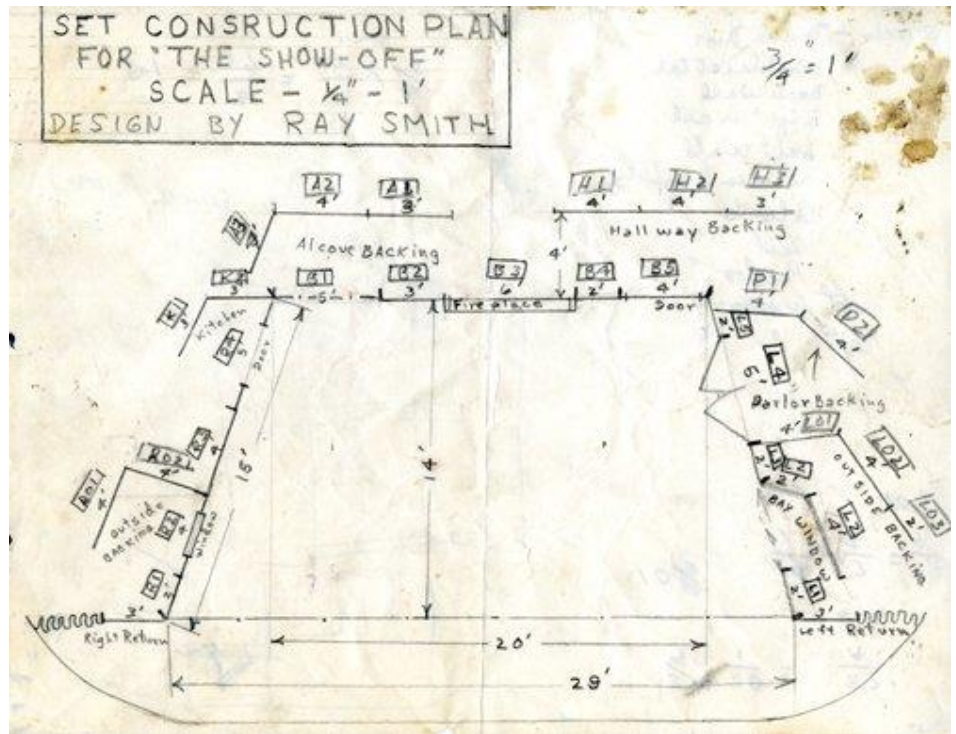

Collection WKU Archives
Other# D3623
Old#
Accession# UA68
Copyright This file may be downloaded for personal, research, or classroom use, free of charge. All other uses, including any forms of publication or broadcast require permission from WKU Archives and fees may apply.

Date 1956
Year Range 1956 - 1956
Print size 8 1/2" x 11"

Title Set Construction Plan for The Show-Off

Description Set construction plan for The Show-Off

Photographer Ray Smith

Place

Subjects Set design drawings
Theatrical productions

People

Search terms Theatre & Dance (WKU)
Western Players
Western Kentucky University