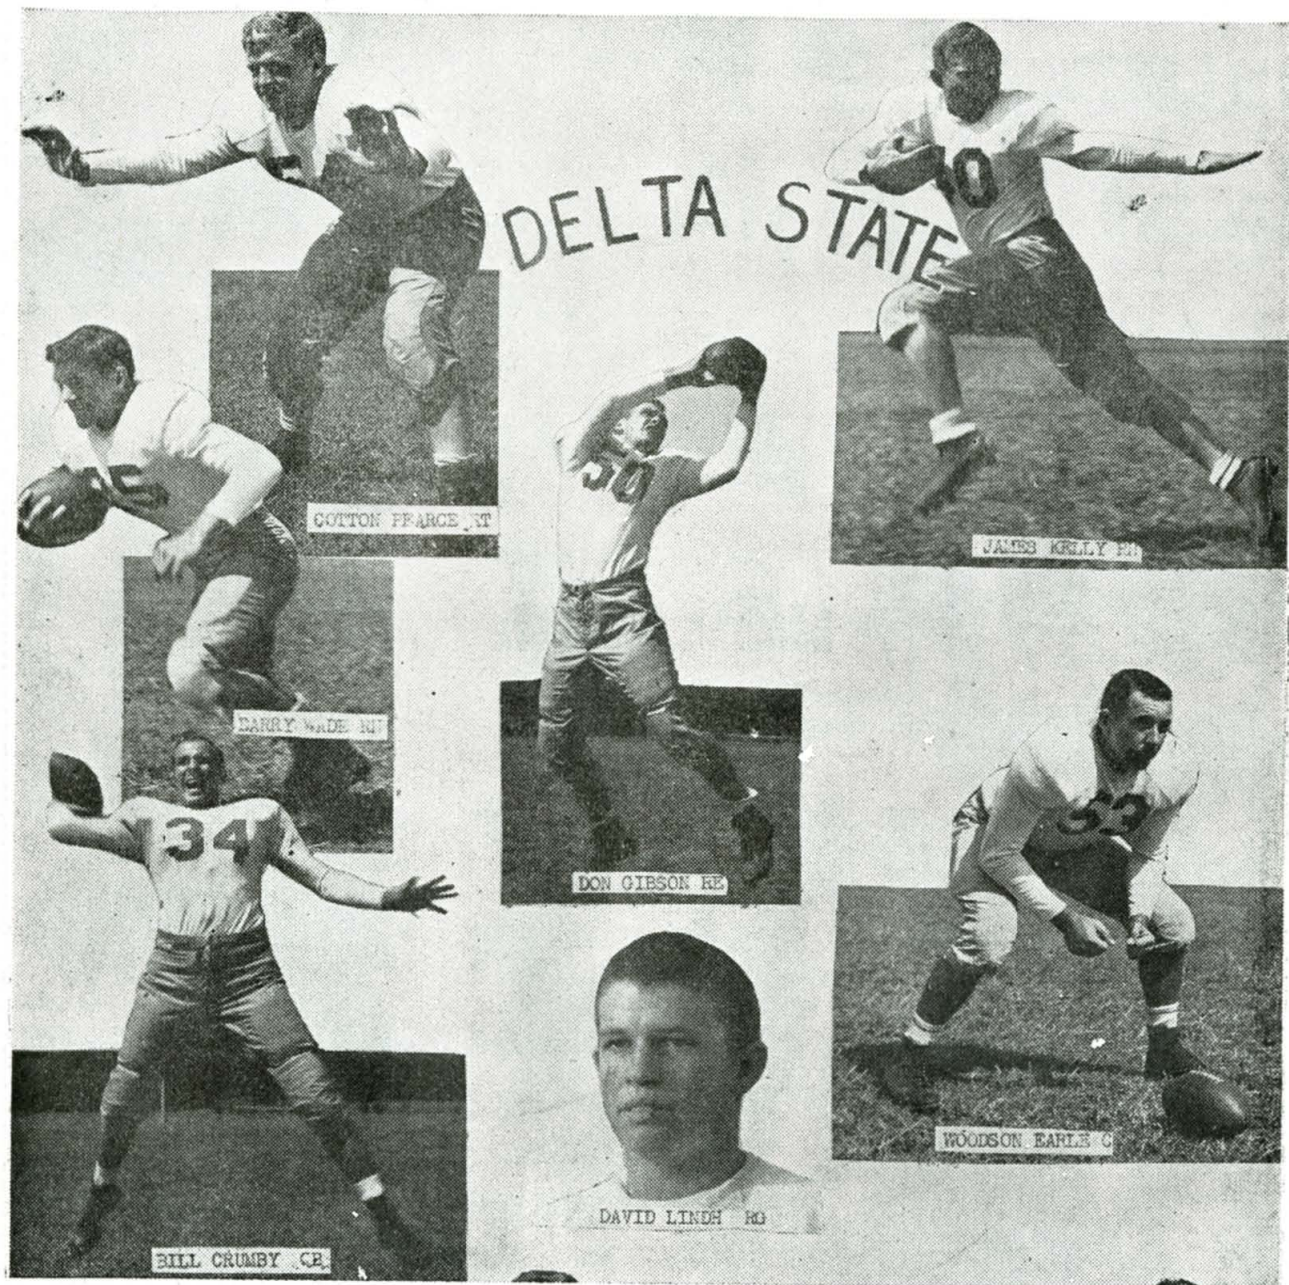

DRINK
Coca-Cola

REG. U.S. PAT. OFF.

DELTA ROSTER

W	G	NAME	POS.	AGE	HT.	WT.	CLASS	HOME TOWN
20	20	Durham, Bill	Back	21	5'10"	163	Senior	Friars Point, Miss.
21	21	Woodall, Claude	Back	19	5' 6"	140	Fresh.	Clarksdale, Miss.
23	23	Hughes, T. H.	End	26	5' 9"	170	Senior	Water Valley, Miss.
24	24	Reed, Edwin	Back	20	5'11"	185	Soph.	Booneville, Miss.
25	25	Wade, Darry	Back	23	5' 9"	165	Senior	Belzoni, Miss.
26	28	Wilson, Clyde	Back	21	6' 0"	185	Fresh.	Greenville, Miss.
27	27	Pruitt, Bob	Guard	20	5' 8"	165	Junior	Greenville, Miss.
28	17	Bevalaque, Dom.	End	18	6' 0"	175	Fresh.	Eudora, Ark.
29	29	Tatum, Taylor	Back	24	5'10"	170	Senior	Brookhaven, Miss.
30	30	Barrett, Bobby	Back	19	5'10"	166	Soph.	Greenwood, Miss.
31	19	Barrett, R. E.	Back	19	6' 1"	175	Soph.	Houston, Miss.
32		Markaham, Harold	Back	20	6' 1"	170	Soph.	Aberdeen, Miss.
33	33	Grezauffi, Tony	Back	27	5'10"	183	Senior	Benoit, Miss.
34	34	Sowell, Bill	Back	20	5'11"	175	Junior	Olive Branch, Miss.
35	35	Graham, Charles	End	21	6' 2"	195	Senior	Corinth, Miss.
36	14	Blair, Victor	End	20	6' 0"	180	Junior	Wiggins, Miss.
37	37	Brewer, John	End	23	6' 0"	190	Junior	Olive Branch, Miss.
38	38	Madden, Buddy	Back	22	5'11"	175	Senior	Wiggins, Miss.
39	22	Hollingsworth, W.	Back	22	5' 6"	165	Senior	Petal, Miss.
40	13	Kelly, James	Back	21	5' 6"	145	Senior	Bruce, Miss.
41	41	Watson, Otis	Guard	24	5'11"	185	Junior	Wesson, Miss.
42	31	Lipe, George	Back	19	6' 0"	190	Fresh.	Boyle, Miss.
43	43	Bufkin, Frank	Guard	21	5' 6"	185	Junior	Vicksburg, Miss.
44	42	Hoffmann, John	End	24	6' 2"	195	Junior	Detroit, Mich.
45	45	Lingle, David	End	22	6' 1"	200	Soph.	Vicksburg, Miss.
48	46	Harpole, Wilbur	Tackle	26	6' 0"	210	Senior	Mathiston, Miss.
47	17	Magers, James	Center	25	5'10"	205	Senior	Baldwyn, Miss.
48	16	Walker, Hugh	Guard	21	5'11"	197	Soph.	Clarksdale, Miss.
49		Lawrence, Ken	Center	19	6' 0"	195	Fresh.	Fayette, Ala.
50	18	Griffis, Bryce	Back	19	6' 1"	175	Soph.	Grenada, Miss.
51	51	Smith, Ray	Tackle	22	6' 2"	215	Senior	Cleveland, Miss.
52	52	Lindh, David	Guard	20	5'11"	205	Soph.	Eiloxi, Miss.
53	53	Earle, Woodson	Center	22	6' 1"	205	Junior	Clarksdale, Miss.
54	50	Machell, Jack	Tackle	23	6' 0"	235	Junior	Ruleville, Miss.
55	40	Barbour, Bobby	Back	23	6' 0"	200	Senior	Cleveland, Miss.
56	26	Bailey, Jack	Guard	22	5'10"	185	Junior	Itta Bena, Miss.
57	49	Fountain, George	Tackle	22	6' 2"	225	Soph.	Yazoo City, Miss.
58	15	Wilkerson, George	End	22	6' 0"	180	Soph.	Vicksburg, Miss.
59	39	Chambliss, Hugh	Tackle	20	6' 2"	205	Junior	Clarksdale, Miss.
50	11	Howell, Eob	Guard	18	5' 9"	185	Fresh.	Charleston, Miss.
52		Alderman, John	Back	22	5'10"	180	Junior	Silver City, Miss.
53	10	Richardson	Back	21	5'10"	165	Junior	
55	44	Peterson, Jim	Back	21	6' 0"	175	Junior	Clarksdale, Miss.

BROWN ICE CREAM AND MILK COMPANY

- GRADE "A" PASTEURIZED MILK •
- ICE CREAM • AND BUTTER •

HOWARD
Jewelers

"NO CHARGE FOR CREDIT"

Welcome Western Students
Citizens National Bank

Bowling Green, Kentucky