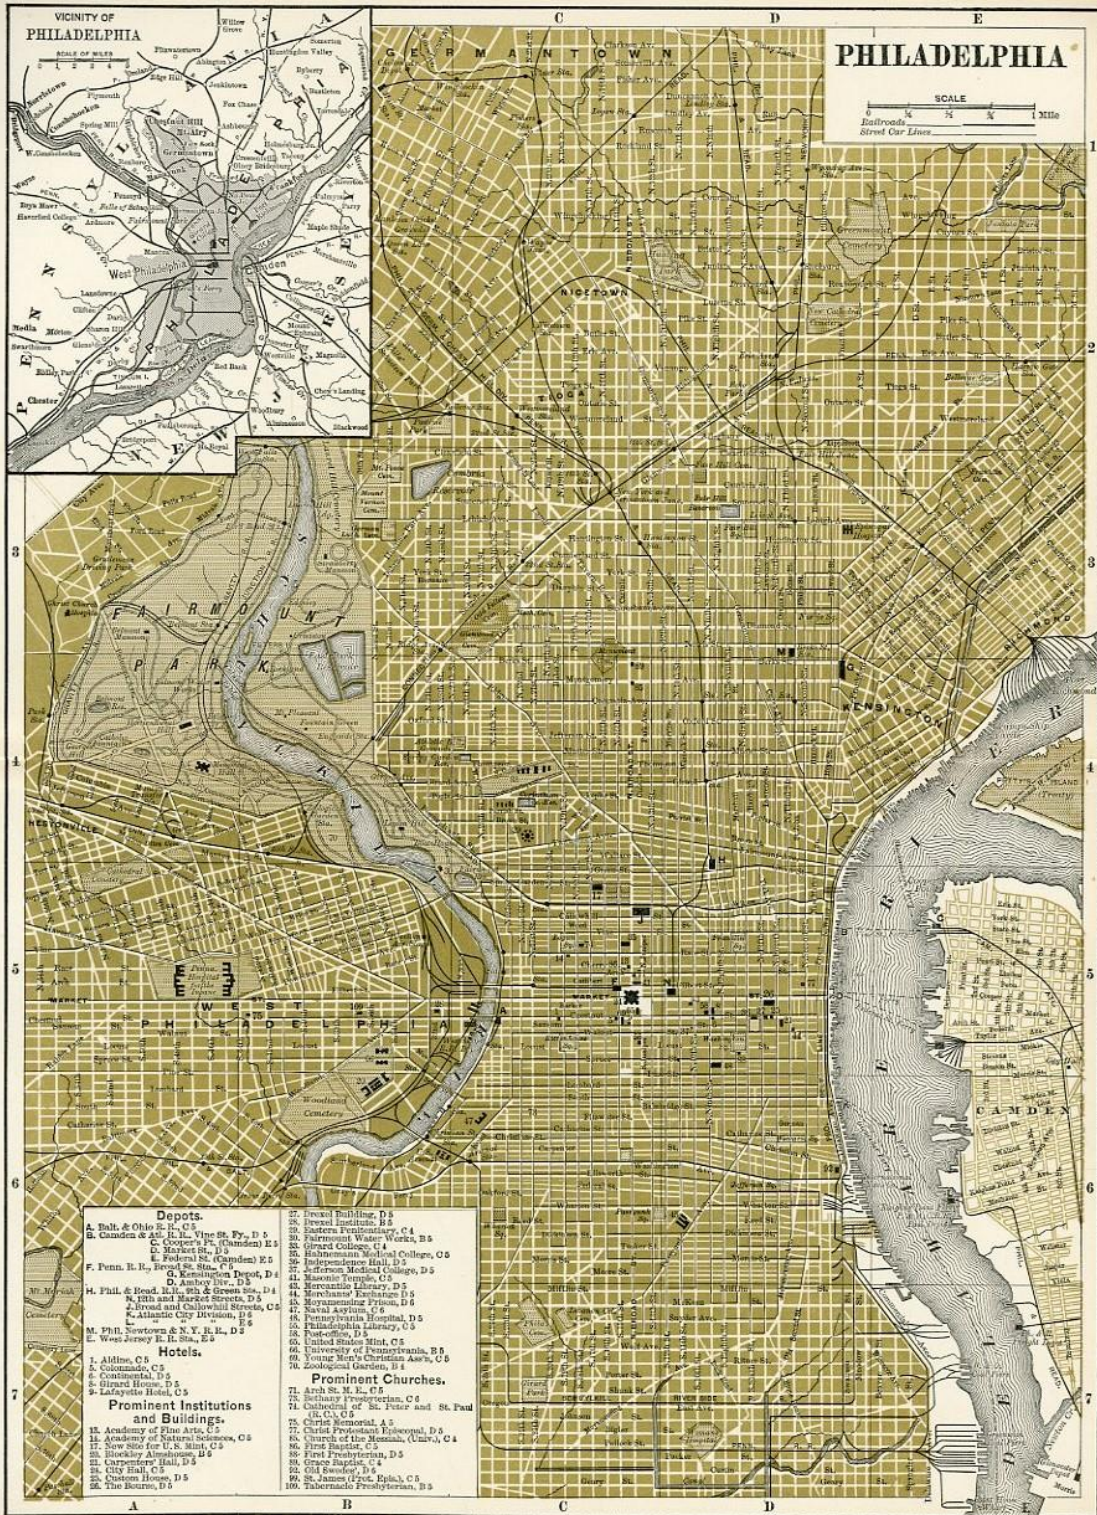

Theatres.

26. Auditorium Theatre, F 2
27. Academy of Music, C 2
28. Alhambra Theatre, D 4
29. Central Music Hall, F 2
30. Chicago Opera House, E 2
31. Columbia Theatre, E 2
32. Criterion Theatre, C 1
33. Eden Musee and Casino, F 2
34. Grand Opera House, E 2
35. Haymarket Theatre, C 2

Cincinnati

Cleveland

London

Manhattan, Lower

Manhattan, Lower

New Orleans

New York

Paris

Peking

MAP OF PEKING IN 1900.

SHOWING POINTS OF INTEREST AND THE ROUTES TAKEN BY THE ALLIED ARMIES ON ENTERING THE CITY FOR THE RELIEF OF THE BESIEGED LEGATIONS.

- | | |
|---|--|
| 1. American Legation. | 10. Methodist Mission. |
| 2. British Legation. | 11. Nan-tang } French Catholic Missions. |
| 3. Drum Tower. | 12. Tung-tang } |
| 4. Execution ground. | 13. Si-tang } |
| 5. French Legation. | 14. Pei-tang (Catholic Cathedral). |
| 6. German Legation. | 15. Russian Cemetery. |
| 7. Goldfish ponds. | 16. Russian Legation. |
| 8. Korean Embassy. | 17. Russian Mission, Greek Church. |
| 9. Kuang-sing-tai (Imperial Observatory). | |

Philadelphia

Pittsburg

San Francisco

St. Louis

Toronto

Vienna

Washington, D. C.