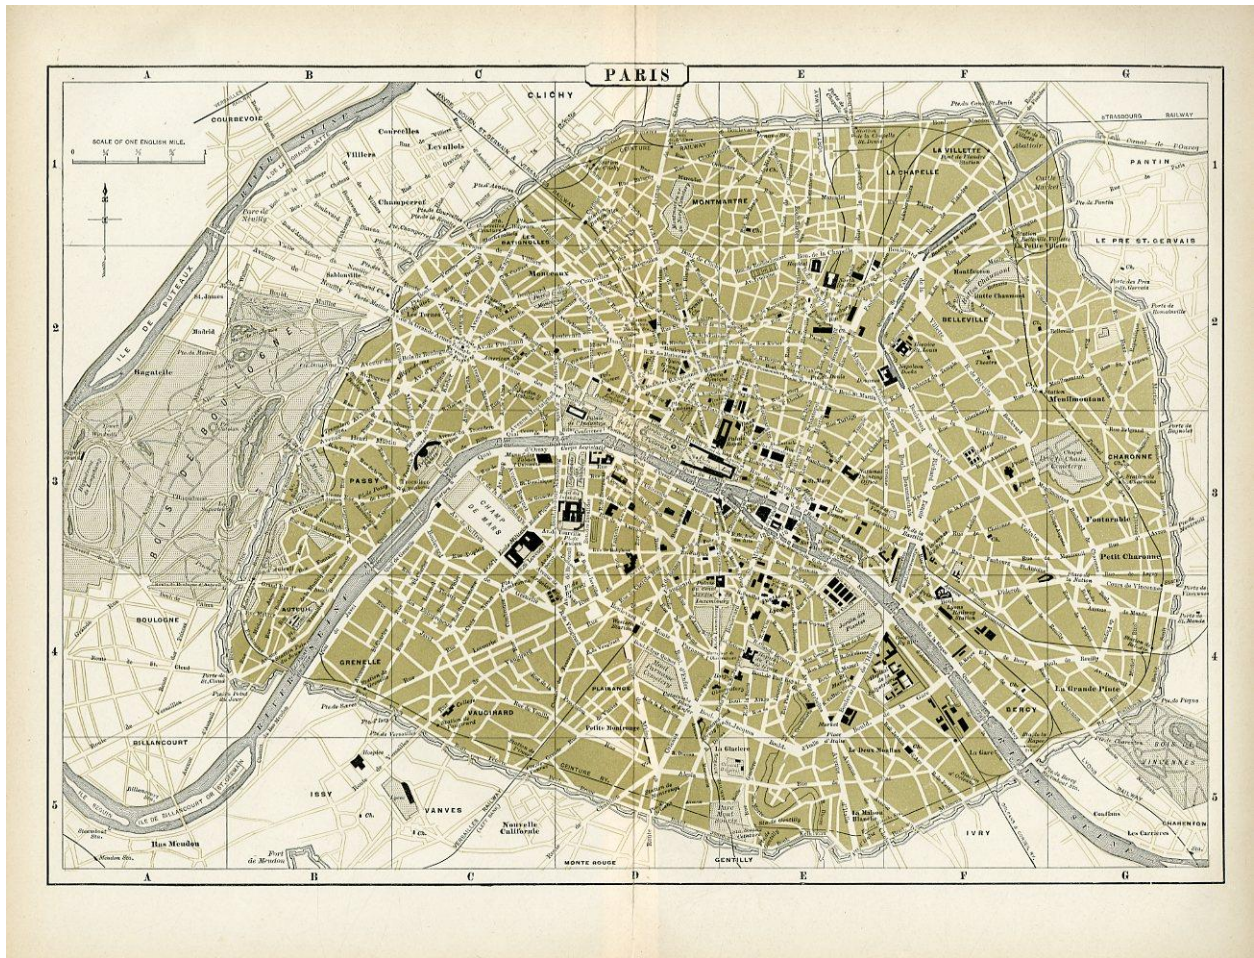

Theatres.

26. Auditorium Theatre, F 2
27. Academy of Music, C 2
28. Alhambra Theatre, D 4
29. Central Music Hall, F 2
30. Chicago Opera House, E 2
31. Columbia Theatre, E 2
32. Criterion Theatre, C 1
33. Eden Musee and Casino, F 2
34. Grand Opera House, E 2
35. Haymarket Theatre, C 2

Cincinnati

Cleveland

London

Manhattan, Lower

Manhattan, Lower

New Orleans

New York

Paris

Peking

MAP OF PEKING IN 1900.

SHOWING POINTS OF INTEREST AND THE ROUTES TAKEN BY THE ALLIED ARMIES ON ENTERING THE CITY FOR THE RELIEF OF THE BESIEGED LEGATIONS.

- | | |
|---|--|
| 1. American Legation. | 10. Methodist Mission. |
| 2. British Legation. | 11. Nan-tang } French Catholic Missions. |
| 3. Drum Tower. | 12. Tung-tang } |
| 4. Execution ground. | 13. Si-tang } |
| 5. French Legation. | 14. Pei-tang (Catholic Cathedral). |
| 6. German Legation. | 15. Russian Cemetery. |
| 7. Goldfish ponds. | 16. Russian Legation. |
| 8. Korean Embassy. | 17. Russian Mission, Greek Church. |
| 9. Kuang-sing-tai (Imperial Observatory). | |

Philadelphia

Pittsburg

San Francisco

St. Louis

Toronto

Vienna

Washington, D. C.