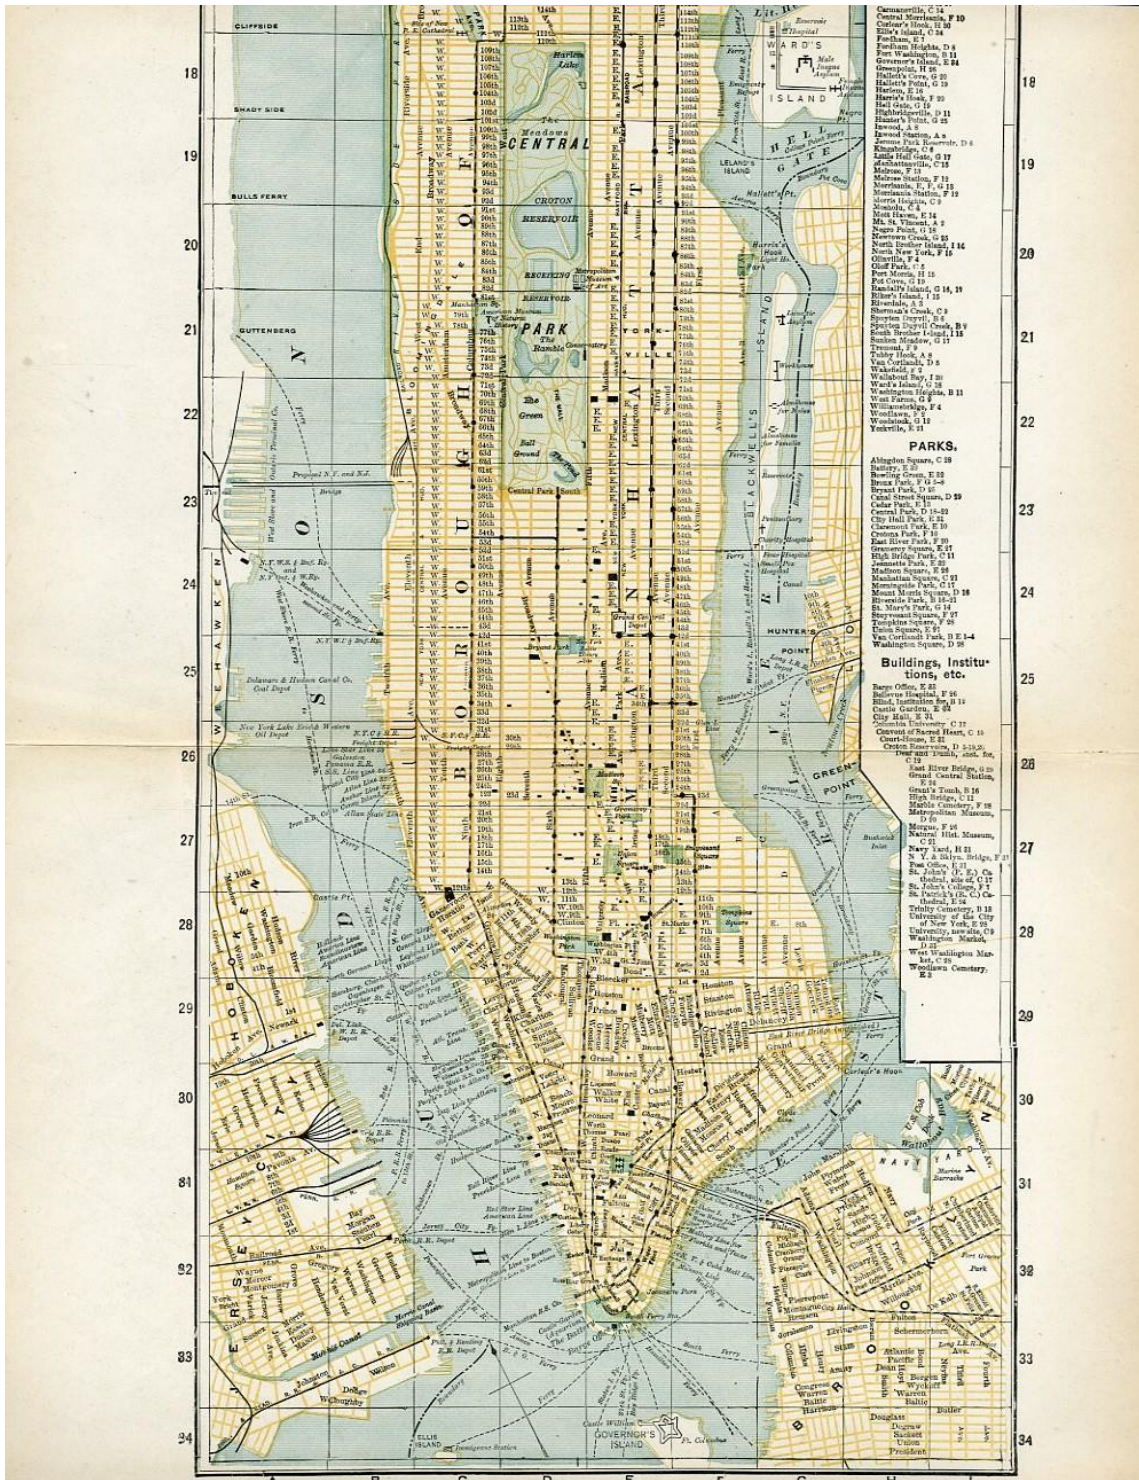

Theatres.

26. Auditorium Theatre, F 2
27. Academy of Music, C 2
28. Alhambra Theatre, D 4
29. Central Music Hall, F 2
30. Chicago Opera House, E 2
31. Columbia Theatre, E 2
32. Criterion Theatre, C 1
33. Eden Musee and Casino, F 2
34. Grand Opera House, E 2
35. Haymarket Theatre, C 2

Cincinnati

Cleveland

London

Manhattan, Lower

Manhattan, Lower

New Orleans

New York

Paris

Peking

MAP OF PEKING IN 1900.

SHOWING POINTS OF INTEREST AND THE ROUTES TAKEN BY THE ALLIED ARMIES ON ENTERING THE CITY FOR THE RELIEF OF THE BESIEGED LEGATIONS.

- | | |
|---|--|
| 1. American Legation. | 10. Methodist Mission. |
| 2. British Legation. | 11. Nan-tang } French Catholic Missions. |
| 3. Drum Tower. | 12. Tung-tang } |
| 4. Execution ground. | 13. Si-tang } |
| 5. French Legation. | 14. Pei-tang (Catholic Cathedral). |
| 6. German Legation. | 15. Russian Cemetery. |
| 7. Goldfish ponds. | 16. Russian Legation. |
| 8. Korean Embassy. | 17. Russian Mission, Greek Church. |
| 9. Kuang-sing-tai (Imperial Observatory). | |

Philadelphia

Pittsburg

San Francisco

St. Louis

Toronto

Vienna

Washington, D. C.