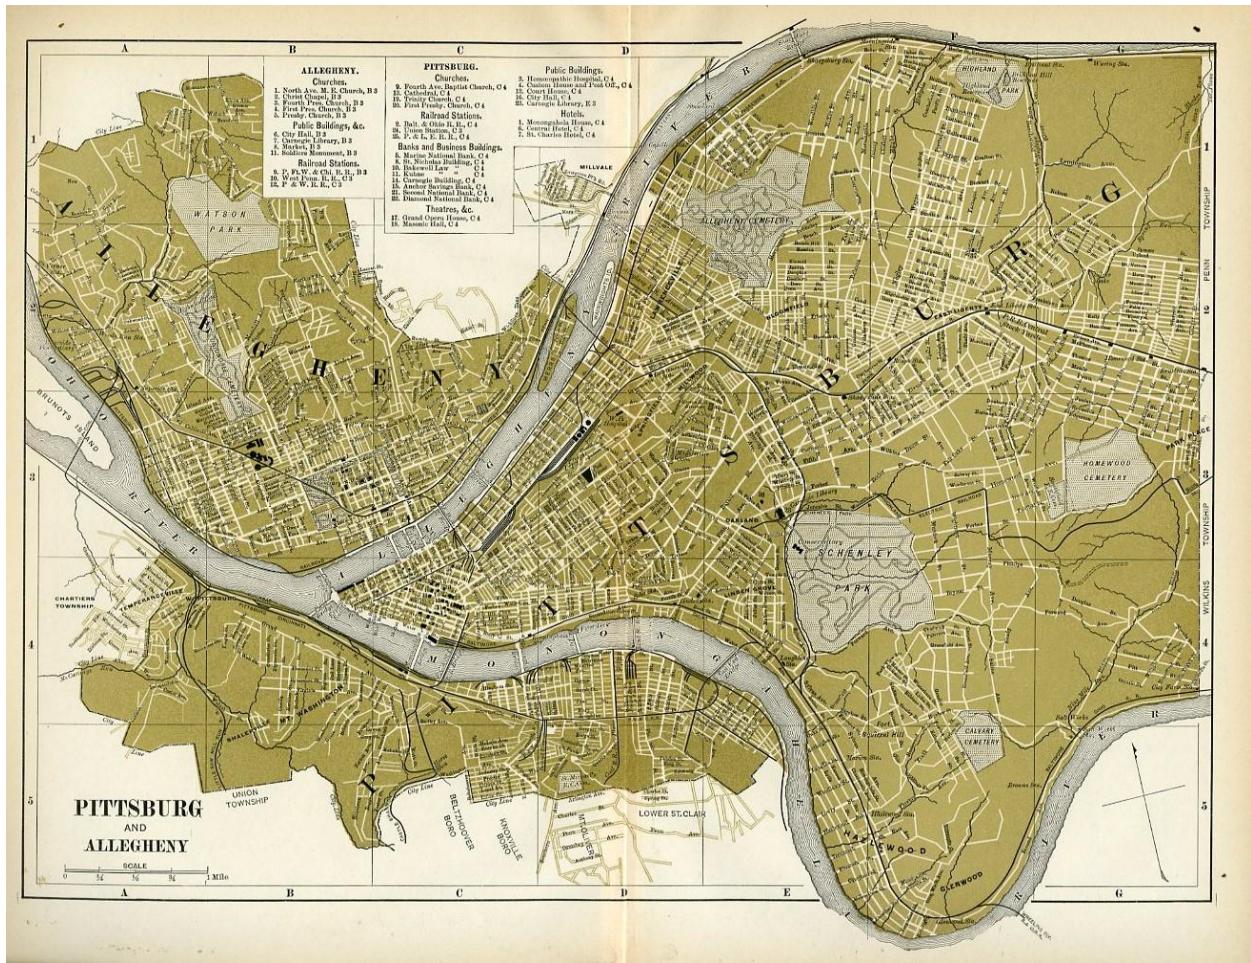

Theatres.

26. Auditorium Theatre, F 2
27. Academy of Music, C 2
28. Alhambra Theatre, D 4
29. Central Music Hall, F 2
30. Chicago Opera House, E 2
31. Columbia Theatre, E 2
32. Criterion Theatre, C 1
33. Eden Musee and Casino, F 2
34. Grand Opera House, E 2
35. Haymarket Theatre, C 2

Cincinnati

Cleveland

London

Manhattan, Lower

Manhattan, Lower

New Orleans

New York

Paris

Peking

MAP OF PEKING IN 1900.

SHOWING POINTS OF INTEREST AND THE ROUTES TAKEN BY THE ALLIED ARMIES ON ENTERING THE CITY FOR THE RELIEF OF THE BESIEGED LEGATIONS.

- | | |
|---|--|
| 1. American Legation. | 10. Methodist Mission. |
| 2. British Legation. | 11. Nan-tang } French Catholic Missions. |
| 3. Drum Tower. | 12. Tung-tang } |
| 4. Execution ground. | 13. Si-tang } |
| 5. French Legation. | 14. Pei-tang (Catholic Cathedral). |
| 6. German Legation. | 15. Russian Cemetery. |
| 7. Goldfish ponds. | 16. Russian Legation. |
| 8. Korean Embassy. | 17. Russian Mission, Greek Church. |
| 9. Kuang-sing-tai (Imperial Observatory). | |

Philadelphia

Pittsburg

San Francisco

St. Louis

Toronto

Vienna

Washington, D. C.