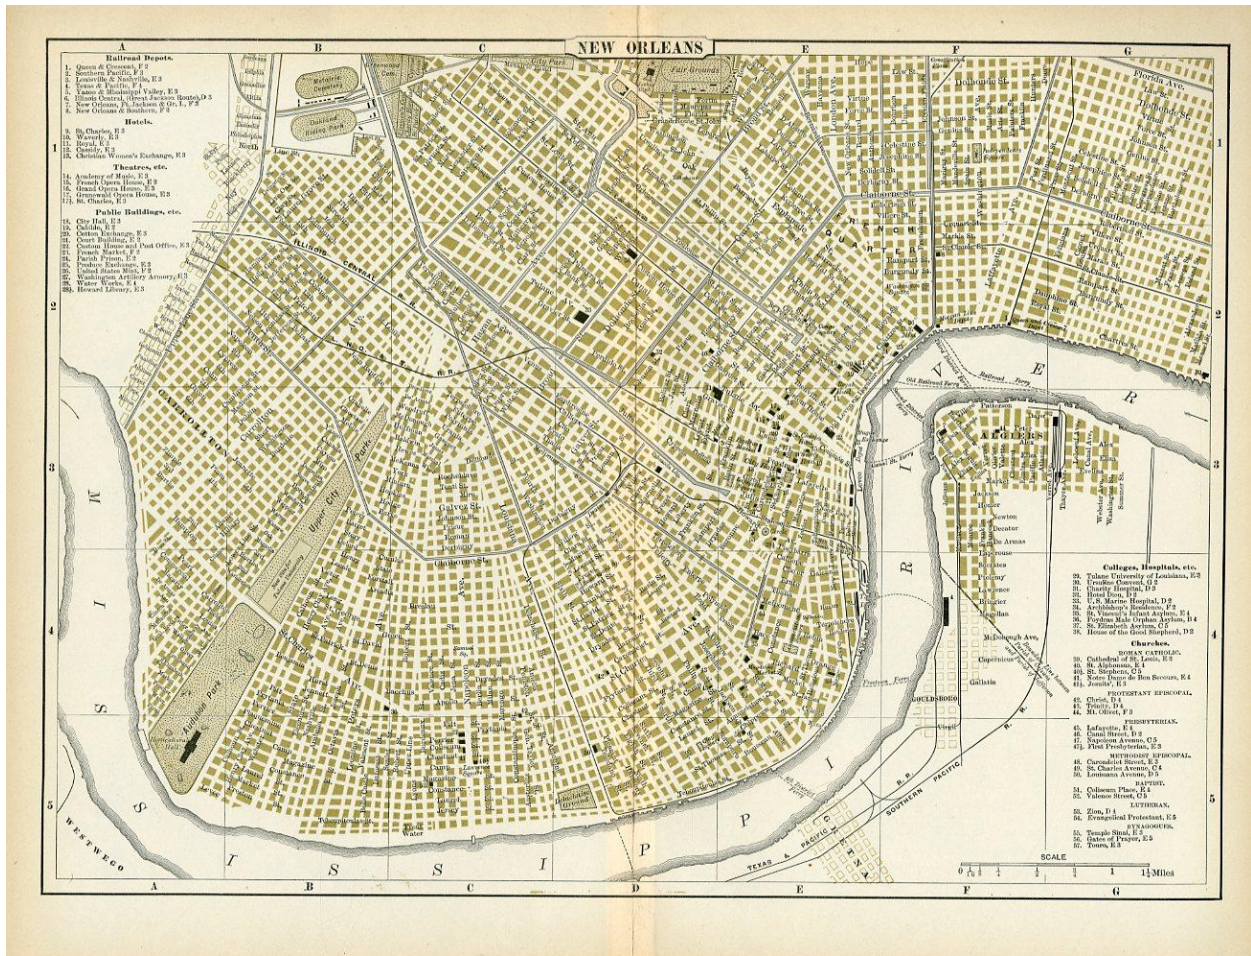

Theatres.

26. Auditorium Theatre, F 2
27. Academy of Music, C 2
28. Alhambra Theatre, D 4
29. Central Music Hall, F 2
30. Chicago Opera House, E 2
31. Columbia Theatre, E 2
32. Criterion Theatre, C 1
33. Eden Musee and Casino, F 2
34. Grand Opera House, E 2
35. Haymarket Theatre, C 2

Cincinnati

Cleveland

London

Manhattan, Lower

Manhattan, Lower

New Orleans

New York

Paris

Peking

MAP OF PEKING IN 1900.

SHOWING POINTS OF INTEREST AND THE ROUTES TAKEN BY THE ALLIED ARMIES ON ENTERING THE CITY FOR THE RELIEF OF THE BESIEGED LEGATIONS.

- | | |
|---|--|
| 1. American Legation. | 10. Methodist Mission. |
| 2. British Legation. | 11. Nan-tang } French Catholic Missions. |
| 3. Drum Tower. | 12. Tung-tang } |
| 4. Execution ground. | 13. Si-tang } |
| 5. French Legation. | 14. Pei-tang (Catholic Cathedral). |
| 6. German Legation. | 15. Russian Cemetery. |
| 7. Goldfish ponds. | 16. Russian Legation. |
| 8. Korean Embassy. | 17. Russian Mission, Greek Church. |
| 9. Kuang-sing-tai (Imperial Observatory). | |

Philadelphia

Pittsburg

San Francisco

St. Louis

Toronto

Vienna

Washington, D. C.