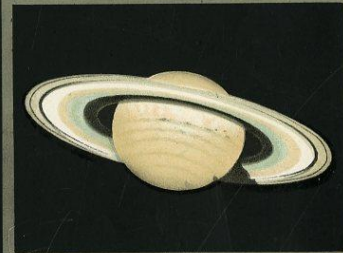

ASTRONOMICAL PHENOMENA.