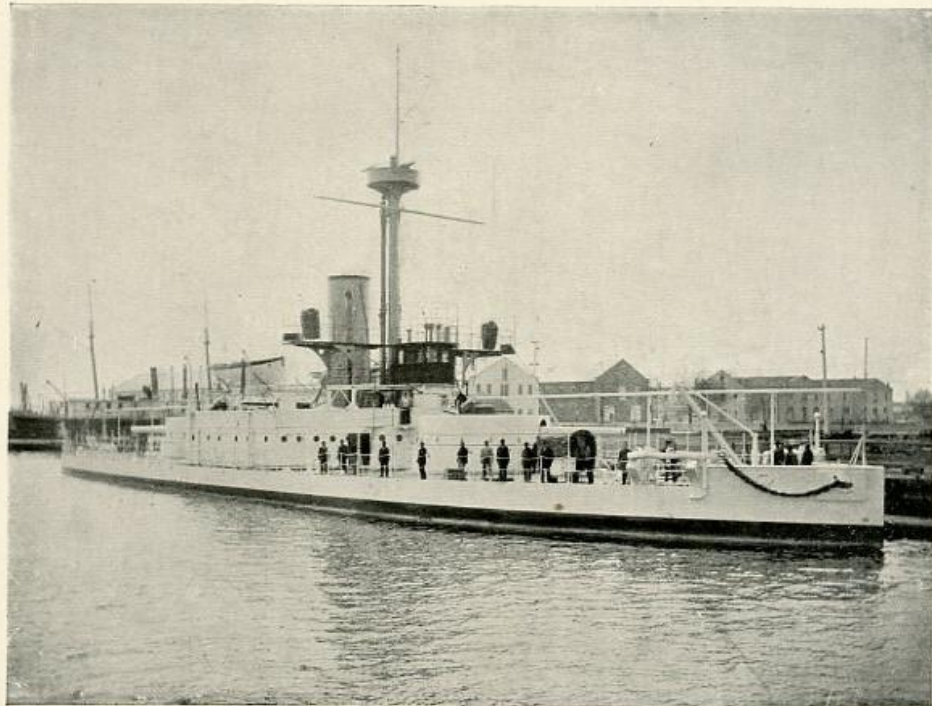

The Capitol, Washington, D. C.

U. S. Battleship Oregon

THE UNITED STATES BATTLE-SHIP "OREGON."

U. S. Battleship Amphitrite

Argentine Cruiser Nueve de Julio (3,575 tons; 22 knots).

View of Exposition

GENERAL VIEW OF THE EXPOSITION.