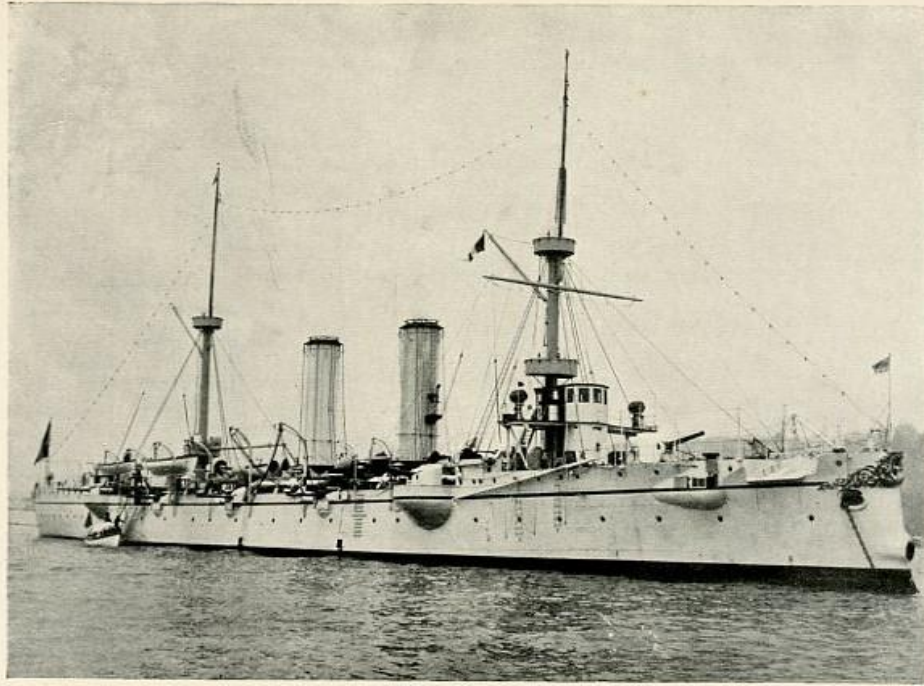

The Capitol, Washington, D. C.

U. S. Battleship Oregon

THE UNITED STATES BATTLE-SHIP "OREGON."

U. S. Battleship Amphitrite

Argentine Cruiser Nueve de Julio (3,575 tons; 22 knots).

View of Exposition

GENERAL VIEW OF THE EXPOSITION.