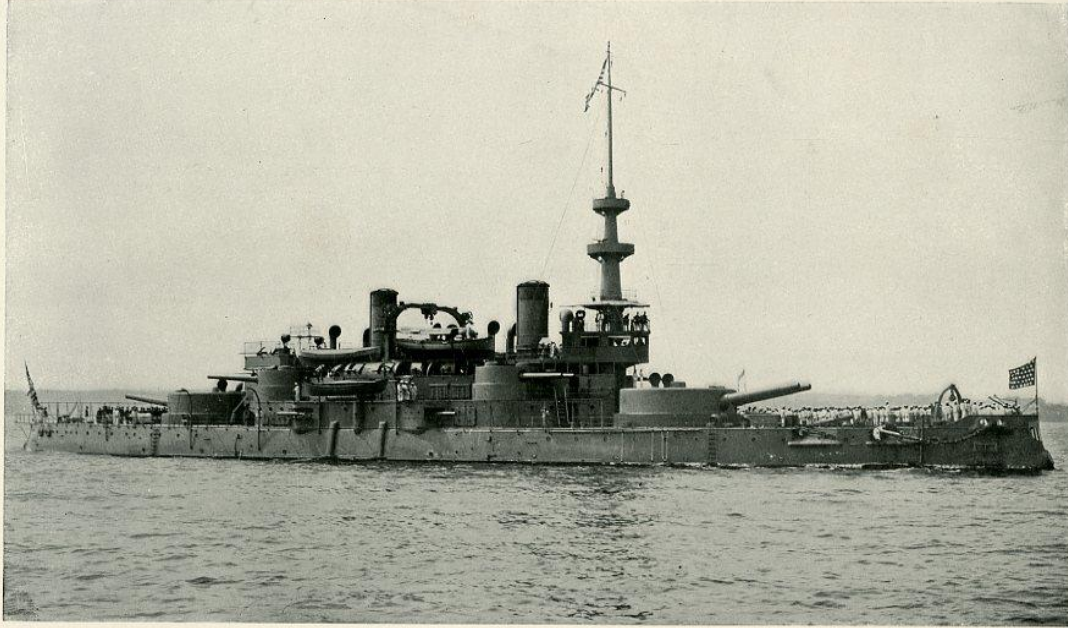

The Capitol, Washington, D. C.

U. S. Battleship Oregon

THE UNITED STATES BATTLE-SHIP "OREGON."

U. S. Battleship Amphitrite

Argentine Cruiser Nueve de Julio (3,575 tons; 22 knots).

View of Exposition

GENERAL VIEW OF THE EXPOSITION.