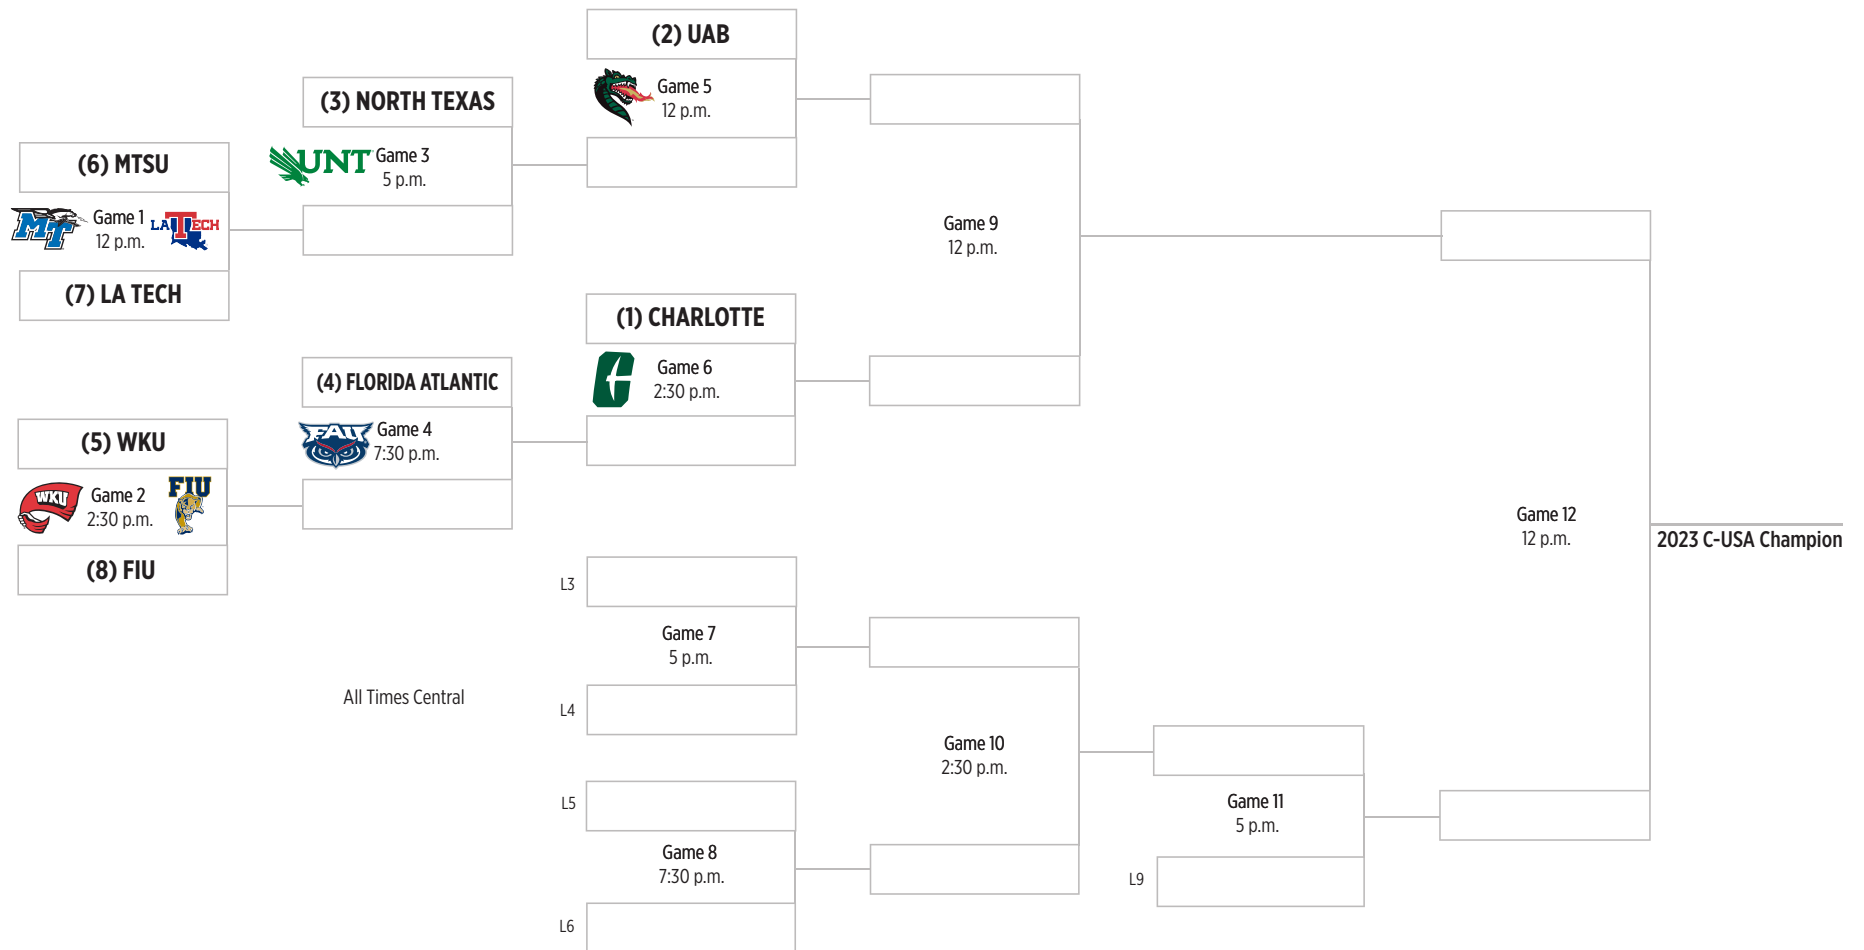

WEDNESDAY, MAY 10   THURSDAY, MAY 11   FRIDAY, MAY 12   SATURDAY, MAY 13