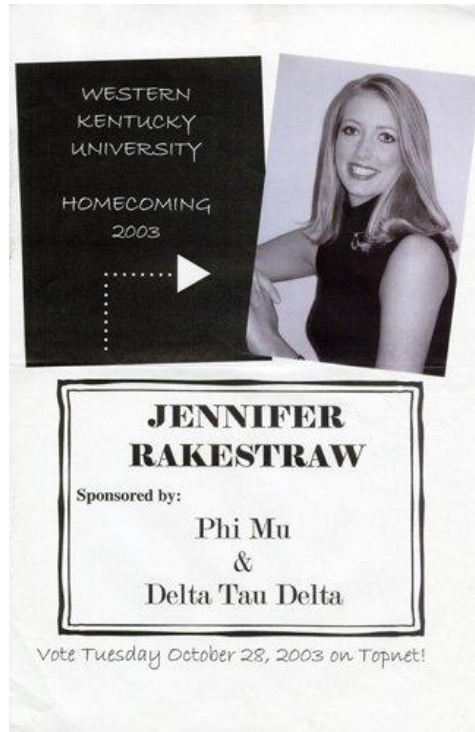

Collection WKU Archives
Other# D4452
Old#
Accession# UA12
Copyright This file may be downloaded for personal, research, or classroom use, free of charge. All other uses, including any forms of publication or broadcast require permission from WKU Archives and fees may apply.

Date 2003/10/28
Year Range 2003 - 2003
Print size 11" x 17"

Title Jennifer Rakestraw Homecoming Queen

Description Jennifer Rakestraw homecoming queen

Photographer Phi Mu

Place

Subjects Posters
Homecomings
Beauty contestants

People

Search terms Phi Mu
Delta Tau Delta