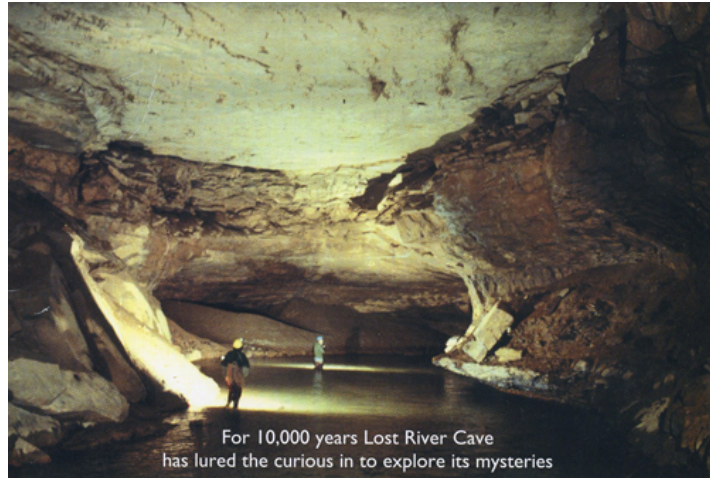

© 2010 WKU Archives, Western Kentucky University. All rights reserved

For 10,000 years Lost River Cave  
has lured the curious in to explore its mysteries

**Description:** Unprocessed oral history files regarding Lost River Cave & Valley.