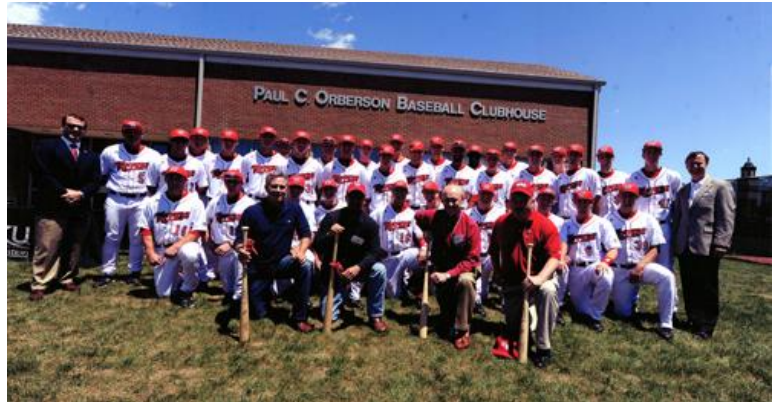

Biographical/Historical Note: The president's office was created in 1906. Dr. Gary A. Ransdell was named the ninth president of Western Kentucky University on September 12, 1997.

Dr. Ransdell received his Bachelor of Arts degree from WKU in 1973 in Mass Communications, a Master of Public Service degree in Public Administration in 1974, and a Doctor of Education degree from Indiana University in 1978.

Dr. Ransdell re-joined WKU as President after serving four years as Vice President for Administration and Advancement and seven years as Vice President for Institutional Advancement at Clemson University in Clemson, South Carolina.

His previous professional experiences at WKU also include service as a field representative in the Office of University School Relations from 1974 to 1976 and as Associate Director of Alumni Affairs from 1978 to 1981.

Dr. Ransdell became Director of Alumni Relations at Southern Methodist University in 1981, a position he held until 1987 when he was named as a Vice President at Clemson.

Description: Photographs pulled from WKU President Gary Ransdell's papers.

Dates: 1997-present

Extent: 1 folder, 1 painting, digital images, oversize

Subject Analytics:

Africa
Alexander, S. Kern, Jr. b. 1939
Animals
Cherry, Henry Hardin, 1864-1937
Downing, Dero Goodman, 1921-2011
Garrett, Paul Loos, 1893-1955
Kenya
Meredith, Thomas Carter, 1941-
Minton, John Dean, 1921-2008

Photographs
Photographs
Ransdell, Gary
Students
Thompson, E. Kelly, 1909-1993
Western Kentucky University
Western Kentucky University
Zacharias, Donald Wayne, 1935-2013