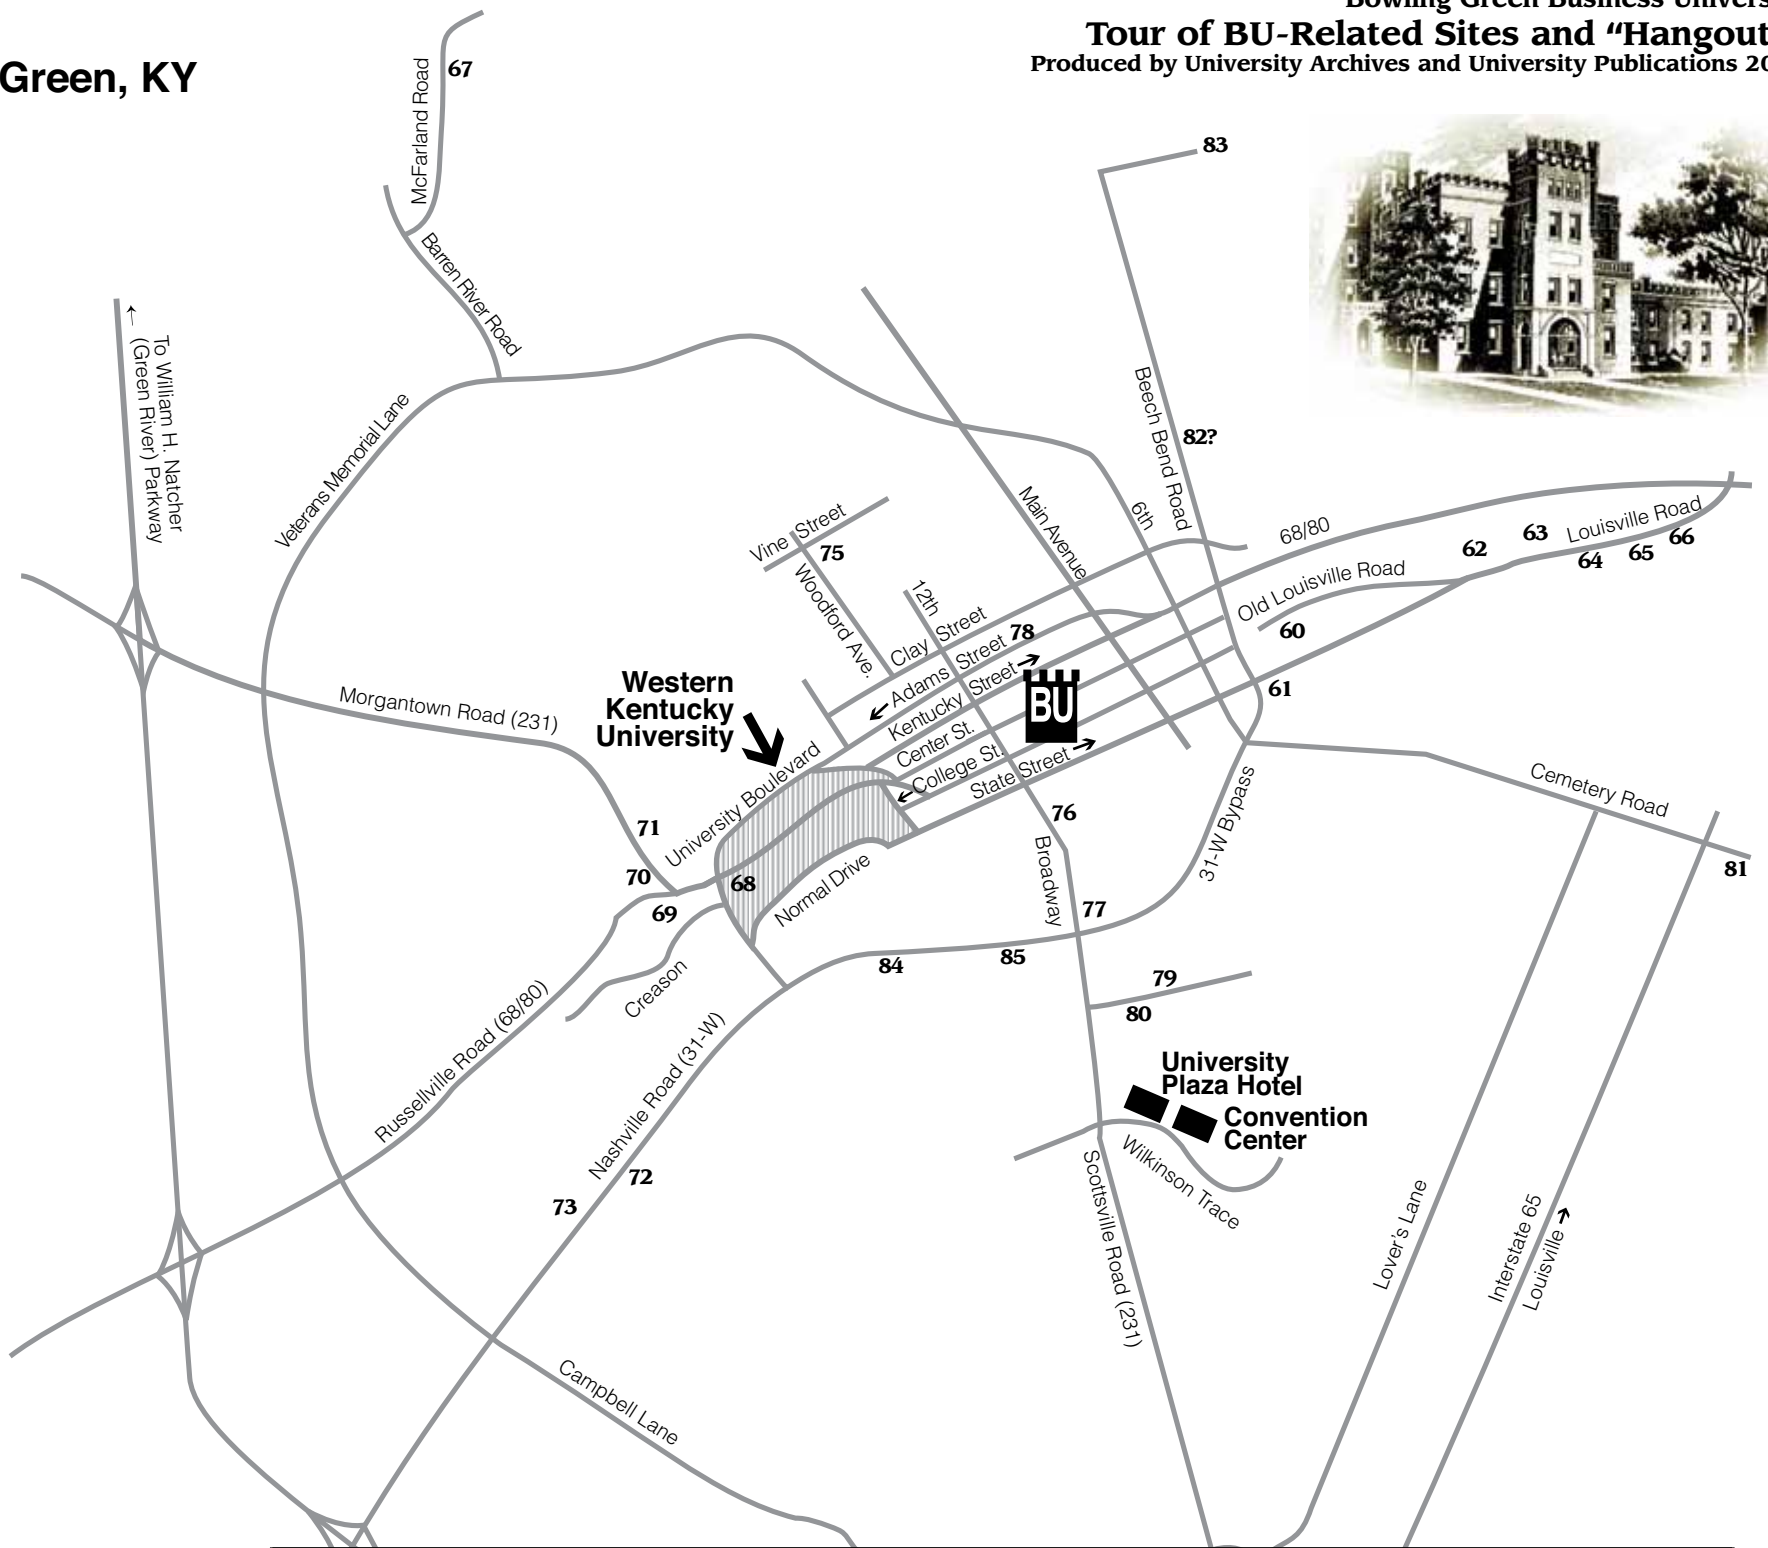

BU SITES (1935-1963) LEGEND

Restaurant = ☺; Boarding and/or Rooming House = 🏠; Theatre = 🎭; Other = *

☺ 1 Golden Branding Iron	🏠 22 Mrs. J. F. "Ma" Tucker	🏠 42 Mrs. Eliz Clopton	☺ 64 Kentucky Colonel
☺ 2 Jerry's Drive-Restaurant	🏠 22 Vance's Student	☺ 43 Sine dining room	☺ 65 Bewley's Steakhouse
☺ 3 Mary's By-Pass Grill	🏠 23 Mrs. Vance's Student Dining Rooms	☺ 44 J. Murray Hill	☺ 66 Ferguson's Sandwich Shop
🎭 4 Riverside Drive In	🏠 23 "Mammy" Orr dining room	☺ 45 Mrs. Street Hall	☺ 67 McFarlands Landing
☺ 5 Mayhew's Restaurant	🏠 24 Mrs. Charlotte G. Vance	☺ 46 Mrs. Mattie Farnsworth	☺ 68 Bill Hardin "Sandwich Shop"
☺ 6 College Street Inn	☺ 25 Duck Inn Café	☺ 47 Mrs. Nannie R. McGown	☺ 69 Ferrell's Drive In
☺ 7 Helm Hotel Coffee Shop	☺ 25 College Grill	☺ 48 St. James Apartments	☺ 70 Westwind Restaurant
☺ 8 Parakeet Inn	🏠 26 Emma Knauer	☺ 49 Downey's Boarding House	* 71 Maple Lanes Bowling Alley
☺ 9 Princess Café	☺ 27 Mrs. Overton. W. Townes	☺ 50 Mrs. Essie Curd	☺ 72 Lost River Cave
🎭 10 Princess Theatre	☺ 28 Mrs. Ella Rutherford	☺ 51 Mrs. Ross Myers	☺ 73 Murray's Drive-Inn
☺ 11 Capitol Theatre	☺ 29 Mrs. S. B. Moore	☺ 52 Pine Tree Inn	☺ 74 Boots & Saddle Club
☺ 12 Dixie Café	☺ 30 Mamie Moss "The Hen House"	☺ 53 Mrs. Frank Orr's dining room	☺ 75 Vine Street Inn
☺ 13 Pearson Drug Co.	☺ 31 The Goal Post	☺ 53 Gertrude Atkinson	☺ 76 Chicken Box
🎭 14 Diamond Theatre	☺ 32 "The Peal Hose"	☺ 54 Benjamin & Zobie Gillum	☺ 77 CDS #7 (Lunch Counter)
☺ 15 Arms Apartments	☺ 33 Mrs. Edmonia B. Peal	* 56 Check's Billiard Parlor	🏠 78 William D. Perry
🏠 16 Beulah Duke	☺ 34 Logan's Lodge, "Homey Haven"	☺ 57 Van's Restaurant	🏠 79 Dr. John D. Dodson
🏠 16 "The Pickle House"	☺ 35 Burger Basket	☺ 58 Orange Bar	* 80 Covington Woods
🏠 17 Dr. Edward Keen	☺ 36 12th St. Grill	☺ 59 Archway Inn	* 81 Senators Club
☺ 18 BU	☺ 37 Mrs. Nelle "Ma" Stone	☺ 60 Manhattan Towers	* 82 Melody Club
☺ 19 Cardinal Cafeteria	☺ 38 University Inn	☺ 61 The Quonset Club	* 83 Beech Bend Amusement Park
🏠 20 Mrs. Melvin Porter	☺ 39 Mrs. Enos "Ma" Murphy	☺ 62 Olde Fort Restaurant	☺ 84 Hunt's One-Stop Service
🏠 21 Mrs. Albert Boyd	☺ 40 White Tray	☺ 63 "Freddie's"	☺ 85 Murray's Restaurant
	🏠 41 Sine dining room