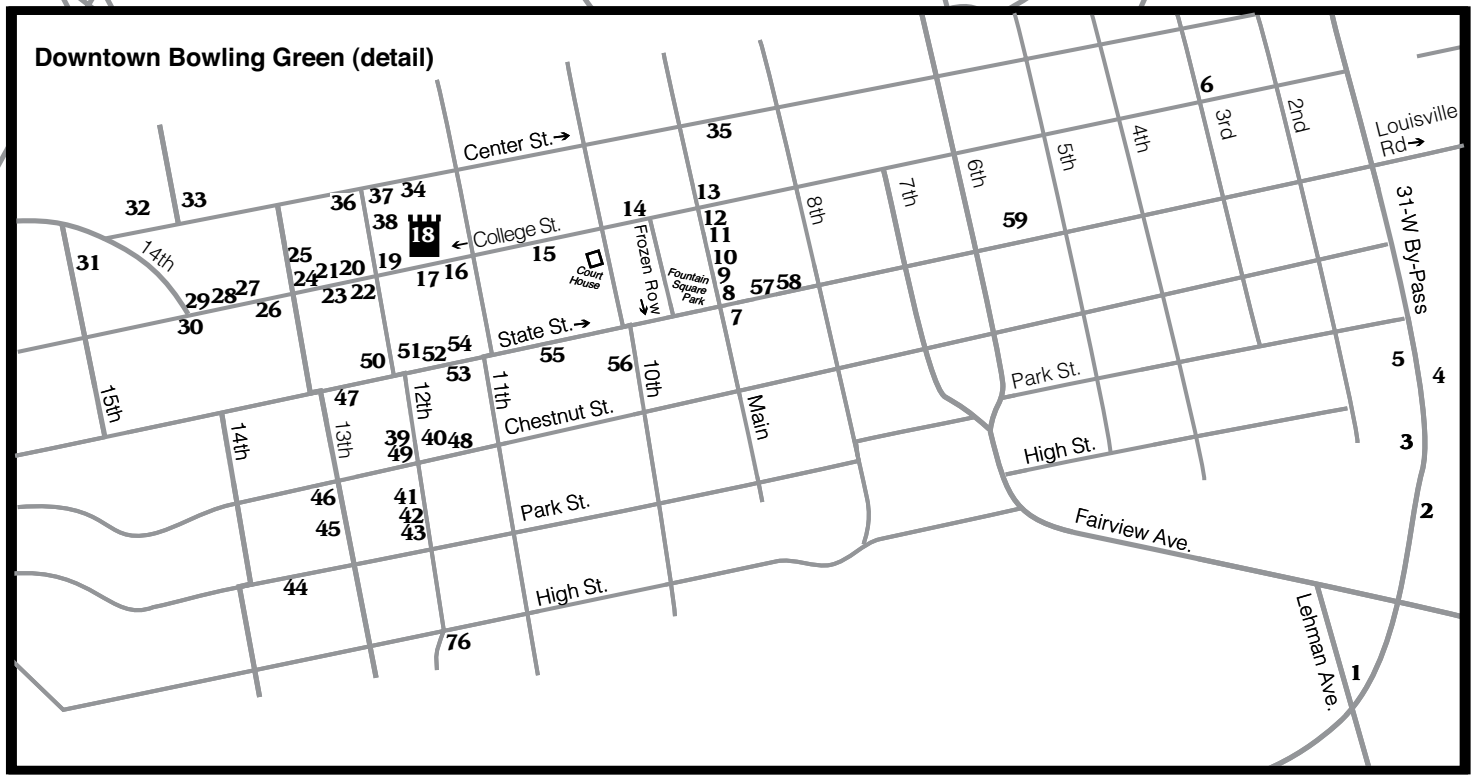

BU SITES (1935-1963) LEGEND

Restaurant = ☺; Boarding and/or Rooming House = 🏠; Theatre = 🎭; Other = *

☺ 1 Golden Branding Iron	🏠 22 Mrs. J. F. "Ma" Tucker	🏠 42 Mrs. Eliz Clopton	☺ 64 Kentucky Colonel
☺ 2 Jerry's Drive-Restaurant	🏠 22 Vance's Student	☺ 43 Sine dining room	☺ 65 Bewley's Steakhouse
☺ 3 Mary's By-Pass Grill	🏠 23 Mrs. Vance's Student Dining Rooms	☺ 44 J. Murray Hill	☺ 66 Ferguson's Sandwich Shop
🎭 4 Riverside Drive In	🏠 23 "Mammy" Orr dining room	☺ 45 Mrs. Street Hall	☺ 67 McFarlands Landing
☺ 5 Mayhew's Restaurant	🏠 24 Mrs. Charlotte G. Vance	☺ 46 Mrs. Mattie Farnsworth	☺ 68 Bill Hardin "Sandwich Shop"
☺ 6 College Street Inn	☺ 25 Duck Inn Café	☺ 47 Mrs. Nannie R. McGown	☺ 69 Ferrell's Drive In
☺ 7 Helm Hotel Coffee Shop	☺ 25 College Grill	☺ 48 St. James Apartments	☺ 70 Westwind Restaurant
☺ 8 Parakeet Inn	🏠 26 Emma Knauer	☺ 49 Downey's Boarding House	* 71 Maple Lanes Bowling Alley
☺ 9 Princess Café	☺ 27 Mrs. Overton. W. Townes	☺ 50 Mrs. Essie Curd	☺ 72 Lost River Cave
🎭 10 Princess Theatre	☺ 28 Mrs. Ella Rutherford	☺ 51 Mrs. Ross Myers	☺ 73 Murray's Drive-Inn
☺ 11 Capitol Theatre	☺ 29 Mrs. S. B. Moore	☺ 52 Pine Tree Inn	☺ 74 Boots & Saddle Club
☺ 12 Dixie Café	☺ 30 Mamie Moss "The Hen House"	☺ 53 Mrs. Frank Orr's dining room	☺ 75 Vine Street Inn
☺ 13 Pearson Drug Co.	☺ 31 The Goal Post	☺ 53 Gertrude Atkinson	☺ 76 Chicken Box
🎭 14 Diamond Theatre	☺ 32 "The Peal Hose"	☺ 54 Benjamin & Zobie Gillum	☺ 77 CDS #7 (Lunch Counter)
☺ 15 Arms Apartments	☺ 33 Mrs. Edmonia B. Peal	* 56 Check's Billiard Parlor	🏠 78 William D. Perry
🏠 16 Beulah Duke	☺ 34 Logan's Lodge, "Homey Haven"	☺ 57 Van's Restaurant	🏠 79 Dr. John D. Dodson
🏠 16 "The Pickle House"	☺ 35 Burger Basket	☺ 58 Orange Bar	* 80 Covington Woods
🏠 17 Dr. Edward Keen	☺ 36 12th St. Grill	☺ 59 Archway Inn	* 81 Senators Club
☺ 18 BU	☺ 37 Mrs. Nelle "Ma" Stone	☺ 60 Manhattan Towers	* 82 Melody Club
☺ 19 Cardinal Cafeteria	☺ 38 University Inn	☺ 61 The Quonset Club	* 83 Beech Bend Amusement Park
🏠 20 Mrs. Melvin Porter	☺ 39 Mrs. Enos "Ma" Murphy	☺ 62 Olde Fort Restaurant	☺ 84 Hunt's One-Stop Service
🏠 21 Mrs. Albert Boyd	☺ 40 White Tray	☺ 63 "Freddie's"	☺ 85 Murray's Restaurant
	🏠 41 Sine dining room